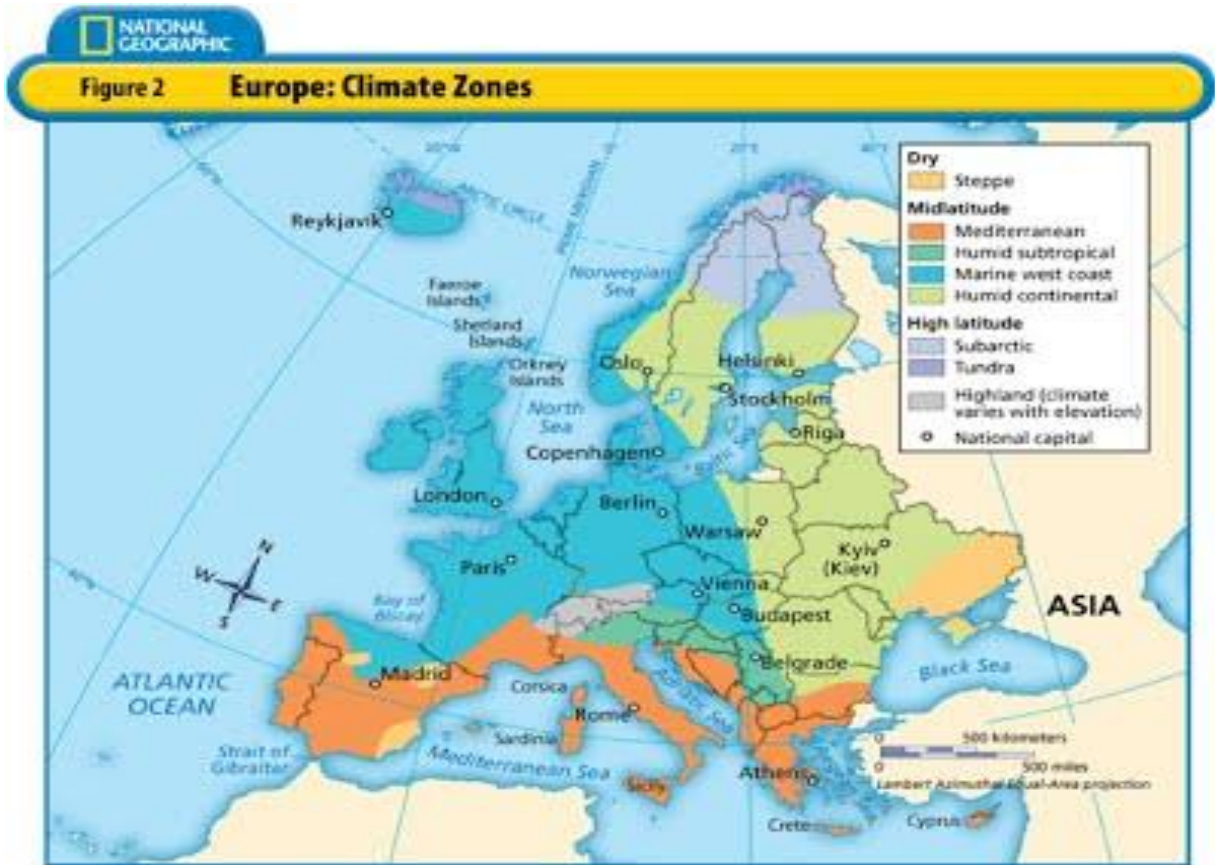

Indo-European Subfamilies in Europe

- Northern Europe
- Western Europe
- Eastern Europe
- Southern Europe

- Germanic
- Celtic
- Greek
- Romance
- Baltic
- Albanian
- Slavic
- Non-Indo European

*You only need to study British Isles and Scandinavia