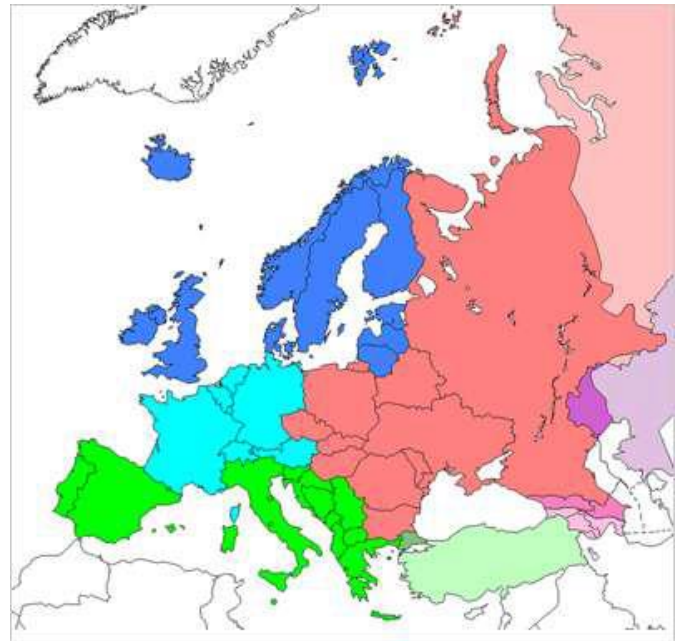

British Isles and Scandinavia Map Quiz Study Guide

Name _____ Date _____ Period _____

AP Human Geography – British Isles

1. States: Ireland, United Kingdom (Northern Ireland, Scotland, Wales, England)
2. Cities :Dublin, Belfast, Edinburgh, Cardiff, London
3. Physical: Irish Sea, English Channel, Shetland Islands, North Sea, Thames River

AP Human Geography – Scandinavia

1. States: Iceland, Norway, Sweden, Finland, Denmark
2. Cities: Reykjavik, Copenhagen, Oslo, Stockholm, Helsinki
3. Physical: Gulf of Bothnia, Norwegian Sea, Baltic Sea, Gulf of Finland, Barents Sea, Scandinavian Mountains (Kjolen Mountains)

Indo-European Subfamilies in Europe

- Northern Europe
- Western Europe
- Eastern Europe
- Southern Europe

- Germanic
- Celtic
- Greek
- Romance
- Baltic
- Albanian
- Slavic
- Non-Indo European

*You only need to study British Isles and Scandinavia

Purple: Protestant Christianity

Blue: Catholic Christianity

Green: Islam

Red: Orthodox Christianity