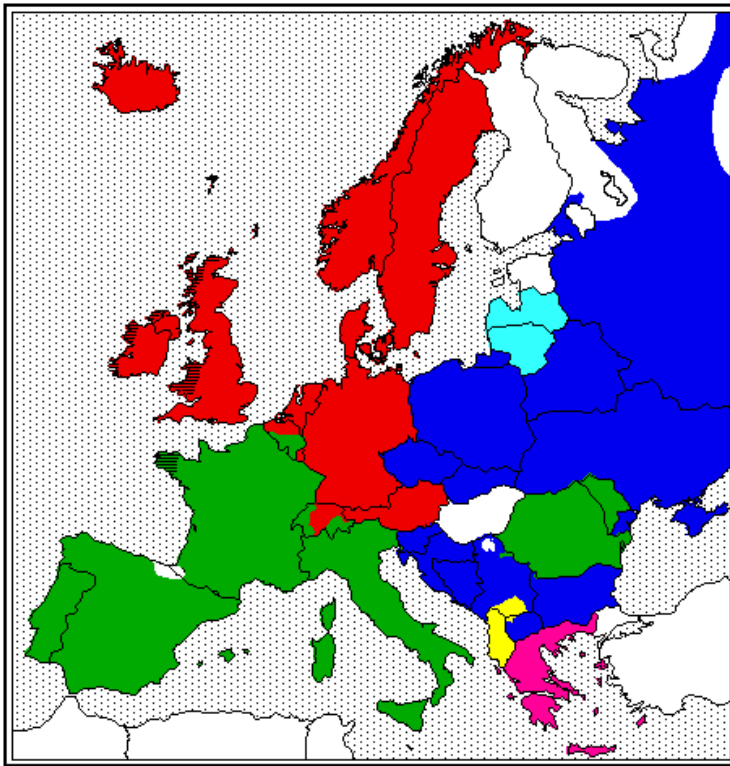

British Isles and Scandinavia Map Quiz Study Guide

Name _____ Date _____ Period _____

AP Human Geography – British Isles

1. States: Ireland, United Kingdom (Northern Ireland, Scotland, Wales, England)
2. Cities :Dublin, Belfast, Edinburgh, Cardiff, London
3. Physical: Irish Sea, English Channel, Shetland Islands, North Sea, Thames River

AP Human Geography – Scandinavia

1. States: Iceland, Norway, Sweden, Finland, Denmark
2. Cities: Reykjavik, Copenhagen, Oslo, Stockholm, Helsinki
3. Physical: Gulf of Bothnia, Norwegian Sea, Baltic Sea, Gulf of Finland, Barents Sea, Scandinavian Mountains (Kjolen Mountains)

Indo-European Subfamilies in Europe

- Northern Europe
- Western Europe
- Eastern Europe
- Southern Europe

- Germanic
- Celtic
- Greek
- Romance
- Baltic
- Albanian
- Slavic
- Non-Indo European

*You only need to study British Isles and Scandinavia

Purple: Protestant Christianity

Blue: Catholic Christianity

Green: Islam

Red: Orthodox Christianity